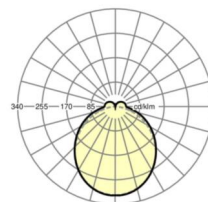

LIGHTING TECHNOLOGY

Placement	LED, Colour rendering/Light colour CRI ≥ 80 / 6500K
Colour tolerance (MacAdam)	3SDCM
Nominal luminous flux	3953lm
LED service life	50000h L80/B10 (Tq 45°C)
Luminaire luminous efficiency	154lm/W
Beam angle	115° (C0) / 110° (C90)
UGR lat./long.	24.2 / 23.6

MECHANICS

Housing colour	silver grey/white aluminium RAL 9006
Dimensions (LxWxDxH)	1531mm x 55mm x 37mm
Weight (net)	1.9kg
Type of installation	Mounting rail system installation, Light structure

Dimensions

L	1531 mm	Length
B	55 mm	Width
H	37 mm	Height

DEEP-LINK

<https://www.regiolux.de/en/article/19470006155>

Reference	LED 4000lm 865
ηLB	100 %
Φ ↓/↑	90 % / 10 %
UGR lat./long.	24.2 / 23.6